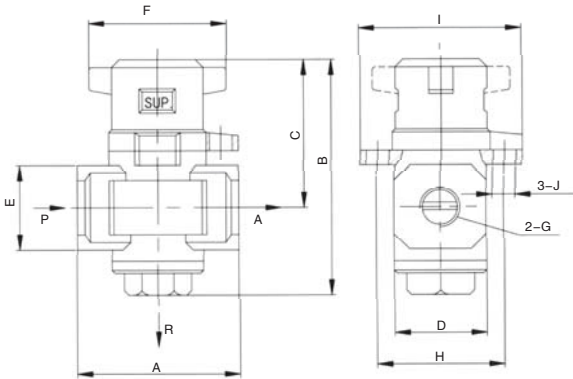

EVSH Series 3/2 way check valve

3.31

EVSH series

EVSH

How to Order?

Series No.	Body size	Port size	Thread type
EVSH Series	2000: 2000 Body 3000: 3000 Body 4000: 2000 Body	01: 1/8" 02: 1/4" 03: 3/8" 04: 1/2"	Blank: G P: PT T: NPT

Order Example:

EVSH series 3/2 way check valve, 2000 body size, 1/4" body size, PT thread, ERP code is: EVSH2000-02-P

3

Main Dimensions (mm)

Model	G	Exhaust port	A	B	C	D	E	F	H	I	J
EVSH2000-01	1/8	1/8	40	59	39	28	22	40	32	41	Φ6
EVSH2000-02	1/4	1/8	40	59	39	28	22	40	32	41	Φ6
EVSH3000-02	1/4	1/4	53	78	49	30	28	45	41.5	53	Φ7.5
EVSH3000-03	3/8	1/4	53	78	49	30	28	45	41.5	53	Φ7.5
EVSH4000-03	3/8	3/8	70	84	52	36	36	45	41.5	53	Φ7.5
EVSH4000-04	1/2	3/8	70	84	52	36	36	45	41.5	53	Φ7.5