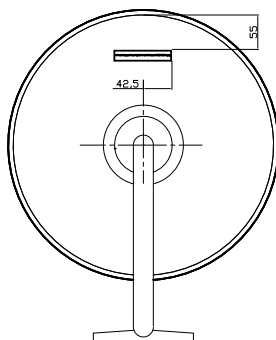

Benefits

- Long lasting
- Used in most enviroments
- Stable support
- Reduces hose wear
- Easy tension adjustment
- Low maintenance
- Vesatile usage
- Permits wall, ceiling or floor mount