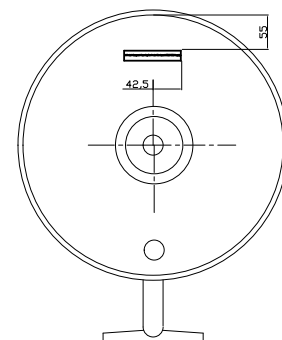

Benefits

- Long lasting
- Used in most enviroments
- Stable support
- Reduces hose wear
- Easy tension adjustment
- Low maintenance
- Vesatile usage
- Permits wall, ceiling or floor mount