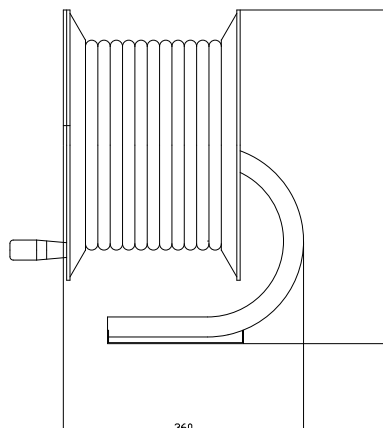

Mountable High Pressure Water Steel Hose Reels

CONAH

Blue 2 Wire Pressure Wash, Manual Rewind, 3/8"

PART NUMBER	DESCRIPTION
SWHR-30-38MB222K	30m, M22 x 1.5 Female

Used for: Jet Wash Hose

Hose Material: 2 Wire Rubber

Hose Working Length: 30mtrs

Hose Internal Bore: 3/8"

Inlet: 3/8" BSP Female

Outlet: M22x1.5 Female

Maxium Working Pressure: 270 Bar (3915 psi)

Features

- Heavy duty steel construction
- Corrosion resistant powder coating
- Robust reinforced base construction
- Four direction non snag rollers
- Multi position ratchet lock
- Spring fully enclosed and lubricated
- Full flow swivel prevents leakage
- 9 position guide arm adjustment

Benefits

- Long lasting
- Used in most enviroments
- Stable support
- Reduces hose wear
- Easy tension adjustment
- Low maintenance
- Vesatile usage
- Permits wall, ceiling or floor mount

Assembly Instructions for Feed Hose to Hose Reel