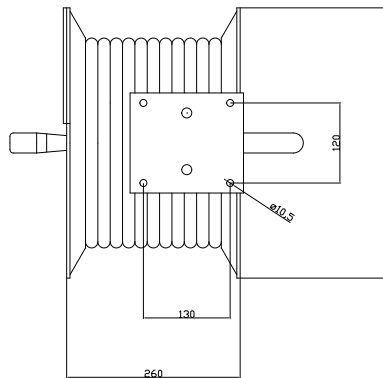

Mountable High Pressure Water Steel Hose Reels

CONAH

Blue 2 Wire Pressure Wash, Manual Rewind, 3/8"

PART NUMBER	DESCRIPTION
SWHR-30-38MB222K	30m, M22 x 1.5 Female

Used for: Jet Wash Hose

Hose Material: 2 Wire Rubber

Hose Working Length: 30mtrs

Hose Internal Bore: 3/8"

Inlet: 3/8" BSP Female

Outlet: M22x1.5 Female

Maxium Working Pressure: 270 Bar (3915 psi)

Features

- Heavy duty steel construction
- Corrosion resistant powder coating
- Robust reinforced base construction
- Four direction non snag rollers
- Multi position ratchet lock
- Spring fully enclosed and lubricated
- Full flow swivel prevents leakage
- 9 position guide arm adjustment

Benefits

- Long lasting
- Used in most enviroments
- Stable support
- Reduces hose wear
- Easy tension adjustment
- Low maintenance
- Vesatile usage
- Permits wall, ceiling or floor mount

Assembly Instructions for Feed Hose to Hose Reel