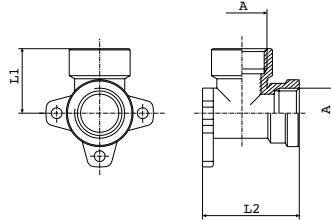

Nickel Plated Brass Adaptors

90° Female Wall Bracket Fitting

Code	A	L1	L2
5050-1/2	1/8"	27	40.5