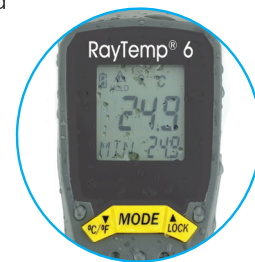

# RayTemp® 6 Infrared Thermometer

with 8 dot circular laser for precise targeting

- max/min, display hold & backlight functions
- adjustable emissivity for multi-surface
- temperature range -60 to 550 °C
- robust IP54 splash-proof casing

The new RayTemp 6 infrared thermometer is a compact, durable and easy to use instrument, simply aim and pull the trigger to display the temperature of the item being measured.

Each thermometer incorporates an eight dot circle laser indicator, which allows you to precisely target the diameter of the area to be measured. As you move closer or further from the target the laser circle changes diameter. The unit incorporates an 12:1 optic ratio (target distance/diameter ratio) and features an adjustable emissivity which allows the user to measure a variety of surface types.

The RayTemp 6 has a clear, easy to read, custom LCD display that features a backlight for when ambient light levels are low and an auto-power off facility that turns the instrument off after 35 seconds when not in use, maximising battery life.

The thermometer is housed in a robust IP54 splash-proof case and features a three-button keypad, allowing the user to select °C/°F, display hold or one of the many mode options available, i.e. max, min, differential or average temperature.