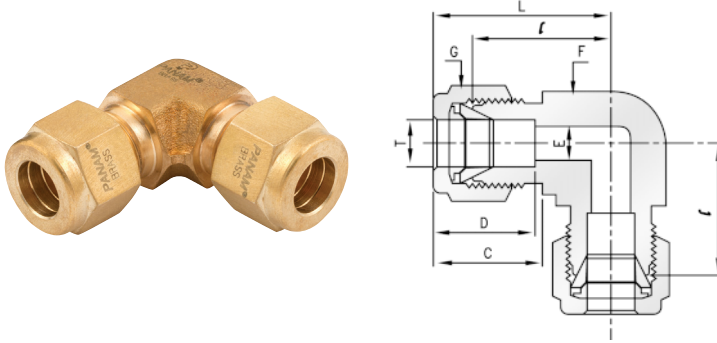

Brass Twin Ferrule Metric Tube Fitting

Equal Elbow, Tube x Tube

Part No.	Tube O.D T mm	E mm	f mm	G mm	C	D	I	L
UE-4-B	4	2.4	12.7	12	13.7	16.4	18.8	25.4
UE-6-B	6	4.8	12.7	14	15.3	17.7	19.6	27.0
UE-8-B	8	6.4	14.3	16	16.2	18.6	21.3	28.8
UE-10-B	10	7.9	17.5	19	17.2	19.5	23.9	31.5
UE-12-B	12	9.5	20.6	22	22.8	22.0	25.9	36.0
UE-16-B	16	12.7	25.4	25	24.4	22.0	28.7	38.8
UE-20-B	20	15.9	31.8	32	26.0	22.0	32.5	42.6
UE-22-B	22	18.3	31.8	32	26.0	22.0	32.5	42.6
UE-25-B	25	21.8	36.0	38	31.3	26.5	36.8	49.1