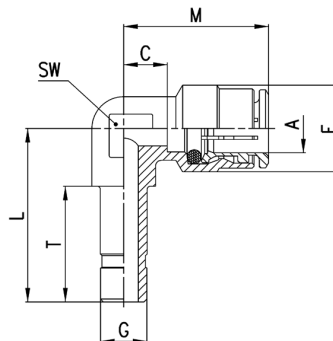

CATALOGUE > Release 8.7

CONNECTION > Series 6000 super-rapid fittings

Fittings Mod. 6950

Junction

DIMENSIONS

Mod.	G	L	Weight (g)
6950 4	4	32.5	3
6950 6	6	35.5	4
6950 8	8	40.5	7
6950 10	10	46	10
6950 12	12	48	13
6950 14	14	52	17

Fittings Mod. 6555

Junction Elbow

DIMENSIONS

Mod.	A	G	C	L	F	T	M	SW	Weight (g)
6555 4-4	4	4	3.5	22	9	16.5	17.5	9	8
6555 6-6	6	6	4	24.5	12.7	18	20	9	14
6555 8-8	8	8	5	27.5	14.2	20	22.5	11	21
6555 10-10	10	10	5.8	32	16.5	23	26	13	26

Fittings Mod. 6708

Protection caps

Colour: Black

Self-extinguishing material, class V0

DIMENSIONS

Mod.	A	F	L	Weight (g)
6708 4	4	10.7	10.7	1
6708 5	5	11.7	11	1
6708 6	6	13.7	11.5	1
6708 8	8	15.7	12.5	1
6708 10	10	18.5	13	1
6708 12	12	20.7	15	2
6708 14	14	23.7	15	2