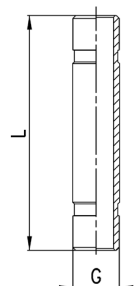

CATALOGUE > Release 8.7

CONNECTION > Series 6000 super-rapid fittings

Fittings Mod. 6950

Junction

DIMENSIONS

Mod.	G	L	Weight (g)
6950 4	4	32.5	3
6950 6	6	35.5	4
6950 8	8	40.5	7
6950 10	10	46	10
6950 12	12	48	13
6950 14	14	52	17

Fittings Mod. 6555

Junction Elbow

DIMENSIONS

Mod.	A	G	C	L	F	T	M	SW	Weight (g)
6555 4-4	4	4	3.5	22	9	16.5	17.5	9	8
6555 6-6	6	6	4	24.5	12.7	18	20	9	14
6555 8-8	8	8	5	27.5	14.2	20	22.5	11	21
6555 10-10	10	10	5.8	32	16.5	23	26	13	26

Fittings Mod. 6708

Protection caps

Colour: Black

Self-extinguishing material, class V0

DIMENSIONS

Mod.	A	F	L	Weight (g)
6708 4	4	10.7	10.7	1
6708 5	5	11.7	11	1
6708 6	6	13.7	11.5	1
6708 8	8	15.7	12.5	1
6708 10	10	18.5	13	1
6708 12	12	20.7	15	2
6708 14	14	23.7	15	2