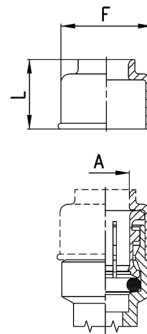

CATALOGUE > Release 8.7

CONNECTION > Series 6000 super-rapid fittings

Fittings Mod. 6950

Junction

DIMENSIONS

Mod.	G	L	Weight (g)
6950 4	4	32.5	3
6950 6	6	35.5	4
6950 8	8	40.5	7
6950 10	10	46	10
6950 12	12	48	13
6950 14	14	52	17

Fittings Mod. 6555

Junction Elbow

DIMENSIONS

Mod.	A	G	C	L	F	T	M	SW	Weight (g)
6555 4-4	4	4	3.5	22	9	16.5	17.5	9	8
6555 6-6	6	6	4	24.5	12.7	18	20	9	14
6555 8-8	8	8	5	27.5	14.2	20	22.5	11	21
6555 10-10	10	10	5.8	32	16.5	23	26	13	26

Fittings Mod. 6708

Protection caps

Colour: Black

Self-extinguishing material, class V0

DIMENSIONS

Mod.	A	F	L	Weight (g)
6708 4	4	10.7	10.7	1
6708 5	5	11.7	11	1
6708 6	6	13.7	11.5	1
6708 8	8	15.7	12.5	1
6708 10	10	18.5	13	1
6708 12	12	20.7	15	2
6708 14	14	23.7	15	2