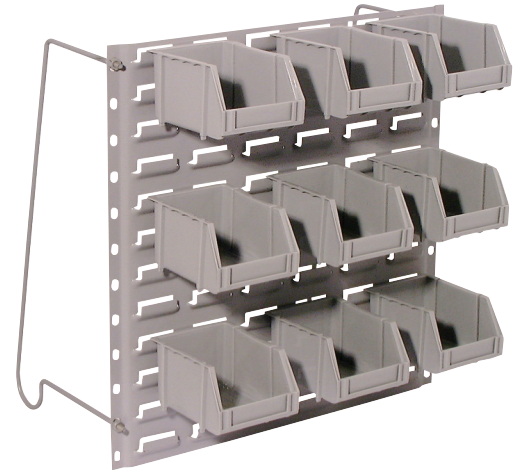

Louvre Panel Stand

MULTI PURPOSE TOOL TRAY

- For screwdrivers, files, pliers, spanners etc.
- Can be screwed in walls, workstations etc
- Can be used on Louvre Panels

PART NO	W mm	H mm
SB/LP1	457	457
SB/LP2	457	610
SB/LP3	457	915
SB/LP6	457	1830

Number of bins per Louvre panel						
	SB1	SB2	SB3	SB4	SB5	SB6
SB/LP1	24	16	9	6	3	6
SB/LP2	32	20	12	8	4	8
SB/LP3	48	32	18	12	6	12
SB/LP6	96	64	36	24	12	24