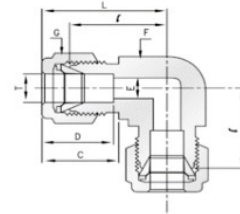

316 Stainless Steel Twin Ferrule Metric Tube Fittings

Union Elbow

Tube x Tube

Part No	T mm	E MIN	h mm	H mm	F	G	I	L
UE-3	3	2.4	9.5	12	12.9	15.3	15.7	22.3
UE-4	4	2.4	12.7	12	13.7	16.4	18.8	25.4
UE-6	6	4.8	12.7	14	15.3	17.7	19.6	27.0
UE-8	8	6.4	14.3	16	16.2	18.6	21.3	28.8
UE-10	10	7.9	17.5	19	17.2	19.5	23.9	31.5
UE-12	12	9.5	20.6	22	22.8	22.0	25.9	36.0
UE-15	15	11.9	25.4	25	24.4	22.0	28.7	38.8
UE-16	16	12.7	25.4	25	24.4	22.0	28.7	38.8
UE-18	18	15.1	27.0	30	24.4	22.0	29.7	39.8
UE-20	20	15.9	31.8	32	26.0	22.0	32.5	42.6
UE-22	22	18.3	31.8	32	26.0	22.0	32.5	42.6
UE-25	25	21.8	36.0	38	31.3	26.5	36.8	49.1