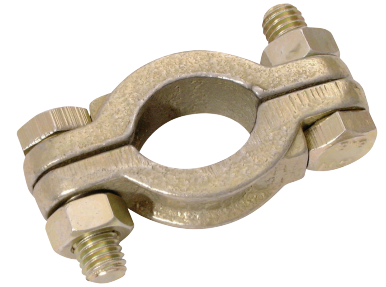

Clamps, Nuts & Bolts

JAYMAC Golden Range Clamps, Zinc & Gold Passivated

Part No	Size	Min-Max	A	B	R	H	M	L
CILP12	1/2"	17-22	60	44	10	15	8	30
CILP34	3/4"	22-32	70	53	14	16	8	35