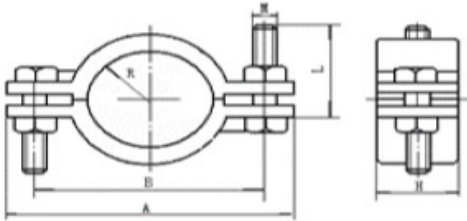

Clamps, Nuts & Bolts

JAYMAC Golden Range Clamps, Zinc & Gold Passivated

Part No	Size	Min-Max	A	B	R	H	M	L
CILP12	1/2"	17-22	60	44	10	15	8	30
CILP34	3/4"	22-32	70	53	14	16	8	35