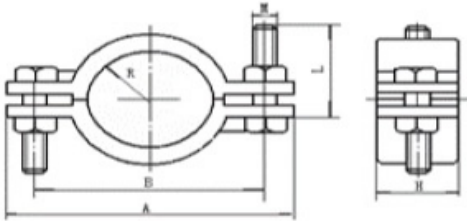

Clamps, Nuts & Bolts

Plain Type Clamps, Zinc & Gold Passivated

Part No	Size	Min-Max	A	B	R	H	M	L
CP78	7/8"	31-36	75	75	19	22	8	45
CP112	1.1/2"	48-53	100	100	26	23	10	55
CP218	2.1/8"	50-55	98	98	27	23	10	55
CP234	2.3/4"	70-75	120	120	37	25	10	55