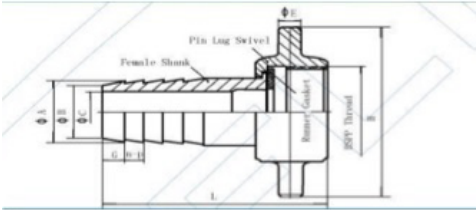

Trench Pump Hose Couplings-Lug Type

Female BSPP

Malleable Iron, BSPP

Part No	Size	A	B	C	E	n	P	H	L	BSPP
MICT112	1.1/2"	38.1mm	34.9mm	29.9mm	11mm	4mm	10mm	85mm	88mm	1.1/2"
MICT2	2"	50.8mm	47.6mm	42.6mm	14mm	4mm	10mm	104mm	94m	2"
MICT212	2.1/2"	63.5mm	60.3mm	55.3mm	17mm	4mm	10mm	120mm	100mm	2.1/2"
MICT3	3"	76.2mm	73mm	68mm	19mm	4mm	11mm	140mm	117mm	3"
MICT4	4"	101.6mm	98.4mm	92.4mm	22mm	6mm	11mm	170mm	130mm	4"