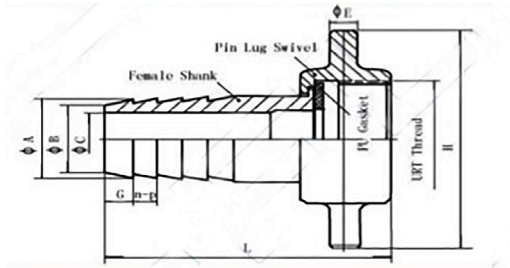

Trench Pump Hose Couplings-Lug Type

Female URT

Alloy, URT

| Part No | Size | A | B | C | F | G | n | P | H | L | URT |
|---------|------|--------|------|------|------|------|-----|------|-------|-------|-----|
| ACT3URT | 3" | 75.5mm | 72mm | 64mm | 21mm | 11mm | 6mm | 11mm | 150mm | 130mm | 3" |
| ACT4URT | 4" | 101mm | 95mm | 87mm | 23mm | 13mm | 7mm | 13mm | 185mm | 165mm | 4" |