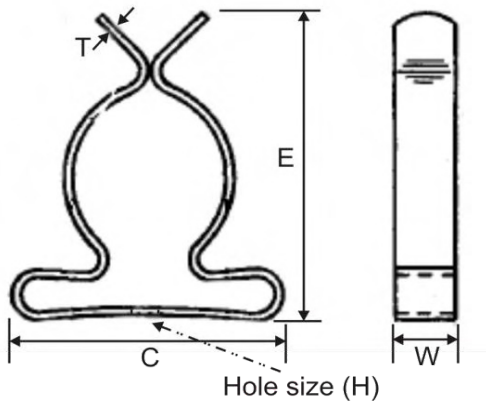

Tool Clips

Tool Clips

Our Holdit range is made in two stock types:
 - Narrow Base (also known as Open): Series 27
 - Wide base (also known as Closed): Series 28
 Often used to mount and retain cylindrical objects. Popular within the hardware, lighting and DIY trade.

Materials:

High Carbon Spring Steel strip
 Stainless Steel to order

Finishes available:

Bright zinc plated (as standard)
 Black & white powder coated

Narrow base

Quick Release									
PART NUMBER	SIZE		C (mm)	E (mm)	H BA	W (mm)	T (mm)	BOX QTY	PC*
	METRIC	INCH							
A270060	6.35	1/4	4.37	10.32	8	6.35	0.376	250	
A270100	9.53	3/8	5.16	13.1	8	6.35	0.376	250	
A270120	12.7	1/2	5.95	16.27	6	7.94	0.457	250	
A270160	15.88	5/8	7.54	19.84	4	7.94	0.457	250	
A270200	19.05	3/4	9.92	26.9	4	9.53	0.508	100	
A270250	25.4	1	12.7	33.73	4	9.53	0.711	100	W
A270280	28.58	1.1/8	13.49	37.3	4	9.53	0.813	100	W
A270320	31.75	1.1/4	14.68	42.07	4	9.53	0.813	100	
A270380	38.1	1.1/2	16.67	47.63	4	9.53	0.914	50	
A270450	44.45	1.3/4	20.24	55.96	5	12.7	1.02	50	
A270500	50.8	2	21.83	61.12	4	12.7	1.02	50	
A270630	63.5	2.1/2	35.0	53.98	3/16	19.05	1.02	50	B
A270750	75	3	Please enquire for further details					20	

Notes:

* PC: Polycoated clips currently available at short notice, W: white, B: black
 Clips up to 50mm have one fixing hole, larger sizes have two.
 Boxes of assorted boxes available,

Tool Clips

Wide base

PART NUMBER	SIZE		C (mm)	E (mm)	H BA	W (mm)	T (mm)	BOX QTY	PC*
	METRIC	INCH							
A280060	6.35	1/4	13.49	15.08	8	6.35	0.376	100	
A280100	9.53	3/8	15.88	19.84	8	6.35	0.419	100	
A280120	12.7	1/2	21.03	24.61	6	7.94	0.457	100	W
A280160	15.88	5/8	24.61	29.37	6	7.94	0.558	100	B
A280200	19.05	3/4	28.58	34.93	4	7.94	0.610	100	B
A280250	25.4	1	30.16	41.28	4	7.94	0.558	100	W/B
A280280	28.58	1.1/8	39.69	49.21	4	9.53	0.711	100	
A280320	31.75	1.1/4	43.26	53.98	4	11.11	0.813	100	W
A280380	38.1	1.1/2	50.8	63.5	4	12.7	0.910	50	W
A280500	50.8	2	57.15	79.38	4	12.7	0.91	50	