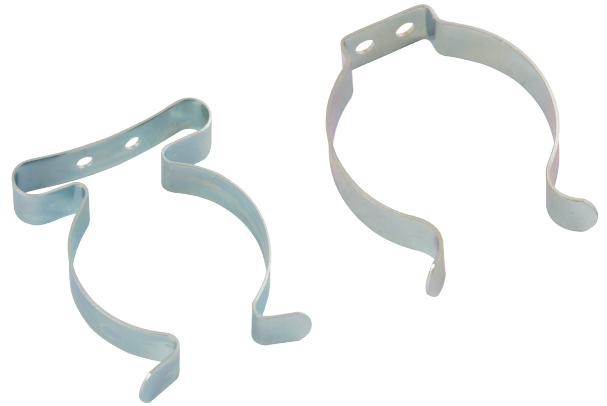

Tool Clips

Tool Clips

Our Holdit range is made in two stock types:
 - Narrow Base (also known as Open): Series 27
 - Wide base (also known as Closed): Series 28
 Often used to mount and retain cylindrical objects. Popular within the hardware, lighting and DIY trade.

Materials:

High Carbon Spring Steel strip
 Stainless Steel to order

Finishes available:

Bright zinc plated (as standard)
 Black & white powder coated

Narrow base

Quick Release									
PART NUMBER	SIZE		C (mm)	E (mm)	H BA	W (mm)	T (mm)	BOX QTY	PC*
	METRIC	INCH							
A270060	6.35	1/4	4.37	10.32	8	6.35	0.376	250	
A270100	9.53	3/8	5.16	13.1	8	6.35	0.376	250	
A270120	12.7	1/2	5.95	16.27	6	7.94	0.457	250	
A270160	15.88	5/8	7.54	19.84	4	7.94	0.457	250	
A270200	19.05	3/4	9.92	26.9	4	9.53	0.508	100	
A270250	25.4	1	12.7	33.73	4	9.53	0.711	100	W
A270280	28.58	1.1/8	13.49	37.3	4	9.53	0.813	100	W
A270320	31.75	1.1/4	14.68	42.07	4	9.53	0.813	100	
A270380	38.1	1.1/2	16.67	47.63	4	9.53	0.914	50	
A270450	44.45	1.3/4	20.24	55.96	5	12.7	1.02	50	
A270500	50.8	2	21.83	61.12	4	12.7	1.02	50	
A270630	63.5	2.1/2	35.0	53.98	3/16	19.05	1.02	50	B
A270750	75	3	Please enquire for further details					20	

Notes:

* PC: Polycoated clips currently available at short notice, W: white, B: black
 Clips up to 50mm have one fixing hole, larger sizes have two.
 Boxes of assorted boxes available,

Tool Clips

Wide base

Notes:

* PC: Polycoated clips currently available at short notice, W: white, B: black
 Clips up to 50mm have one fixing hole, larger sizes have two.
 Boxes of assorted boxes available