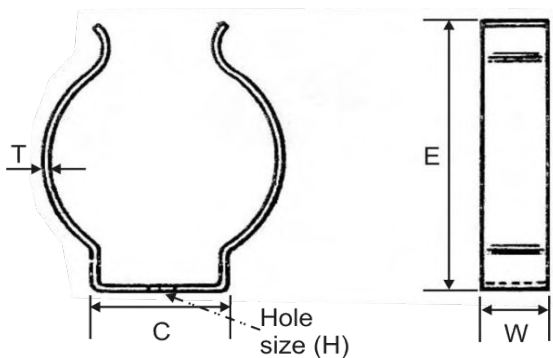

Tool Clips

Tool Clips

Our Holdit range is made in two stock types:
 - Narrow Base (also known as Open): Series 27
 - Wide base (also known as Closed): Series 28
 Often used to mount and retain cylindrical objects. Popular within the hardware, lighting and DIY trade.

Materials:

High Carbon Spring Steel strip
 Stainless Steel to order

Finishes available:

Bright zinc plated (as standard)
 Black & white powder coated

Narrow base

Quick Release									
PART NUMBER	SIZE		C (mm)	E (mm)	H BA	W (mm)	T (mm)	BOX QTY	PC*
	METRIC	INCH							
A270060	6.35	1/4	4.37	10.32	8	6.35	0.376	250	
A270100	9.53	3/8	5.16	13.1	8	6.35	0.376	250	
A270120	12.7	1/2	5.95	16.27	6	7.94	0.457	250	
A270160	15.88	5/8	7.54	19.84	4	7.94	0.457	250	
A270200	19.05	3/4	9.92	26.9	4	9.53	0.508	100	
A270250	25.4	1	12.7	33.73	4	9.53	0.711	100	W
A270280	28.58	1.1/8	13.49	37.3	4	9.53	0.813	100	W
A270320	31.75	1.1/4	14.68	42.07	4	9.53	0.813	100	
A270380	38.1	1.1/2	16.67	47.63	4	9.53	0.914	50	
A270450	44.45	1.3/4	20.24	55.96	5	12.7	1.02	50	
A270500	50.8	2	21.83	61.12	4	12.7	1.02	50	
A270630	63.5	2.1/2	35.0	53.98	3/16	19.05	1.02	50	B
A270750	75	3	Please enquire for further details					20	

Notes:

* PC: Polycoated clips currently available at short notice, W: white, B: black
 Clips up to 50mm have one fixing hole, larger sizes have two.
 Boxes of assorted boxes available,

Tool Clips

Wide base

PART NUMBER	SIZE		C (mm)	E (mm)	H BA	W (mm)	T (mm)	BOX QTY	PC*
	METRIC	INCH							
A280060	6.35	1/4	13.49	15.08	8	6.35	0.376	100	
A280100	9.53	3/8	15.88	19.84	8	6.35	0.419	100	
A280120	12.7	1/2	21.03	24.61	6	7.94	0.457	100	W
A280160	15.88	5/8	24.61	29.37	6	7.94	0.558	100	B
A280200	19.05	3/4	28.58	34.93	4	7.94	0.610	100	B
A280250	25.4	1	30.16	41.28	4	7.94	0.558	100	W/B
A280280	28.58	1.1/8	39.69	49.21	4	9.53	0.711	100	
A280320	31.75	1.1/4	43.26	53.98	4	11.11	0.813	100	W
A280380	38.1	1.1/2	50.8	63.5	4	12.7	0.910	50	W
A280500	50.8	2	57.15	79.38	4	12.7	0.91	50	