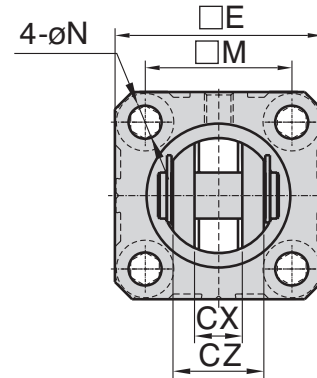

COMPACT CYLINDER MOUNTINGS

Ordering Code

KSS - 50 - LB

Bore size

Style

LB	Foot
FAFB	Front/Rear F lange
CB	Rear Clevis

Item/ Bore	Mounting accessories		
	FAFB	CB	LB
12 -16	Aluminum Alloy	Aluminum Alloy	SPCC
20 - 25	Grey Cast Iron		
32 -100		Cast Steel	

COMPACT CYLINDER MOUNTINGS

CB

ø12 to ø25

ø32 to ø100

Item/ Bore	Without Magnet				With Magnet		E	M	N	CD	CU	CW	CX	CZ
	A	C	A	C										
Stroke	≤50	≥60	≤50	≥60	A	C								
12	20.5	-	17	-	31.5	28	25	15.5	4.5	5	20	14	5.3	9.8
16	22	-	18.5	-	34	30.5	29	20	4.5	5	21	15	6.8	11.8
20	24	34	19.5	29.5	36	31.5	36	25.5	6.5	8	27	18	8.3	15.8
25	27.5	37.5	22.5	32.5	37.5	32.5	40	28	6.5	10	30	20	10.3	19.8
32	30	40	23	33	40	33	45.5	34	6.5	10	30	20	18.3	35.8
40	36.5	46.5	29.5	39.5	46.5	39.5	53.5	40	6.5	10	32	22	18.3	35.8
50	38.5	48.5	30.5	40.5	48.5	40.5	64.5	50	8.5	14	42	28	22.3	43.8
63	44	54	36	46	54	46	77.5	60	10.5	14	44	30	22.3	43.8
80	53.5	63.5	43.5	53.5	63.5	53.5	98.5	77	12.5	18	56	38	28.3	55.8
100	65	75	53	63	75	63	117.5	94	12.5	22	67	45	32.3	63.8