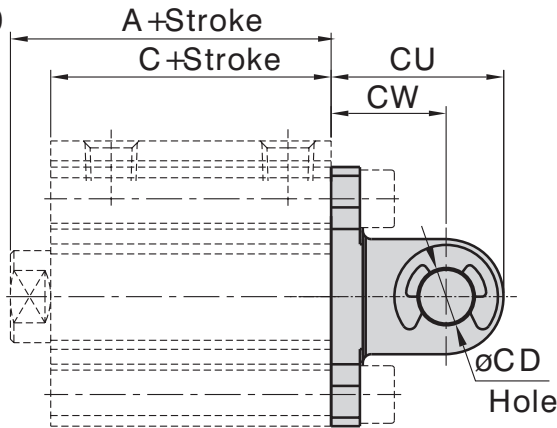

COMPACT CYLINDER MOUNTINGS

Ordering Code

KSS - 50 - LB

Bore size

Style

LB	Foot
FAFB	Front/Rear F lange
CB	Rear Clevis

Item/ Bore	Mounting accessories		
	FAFB	CB	LB
12 -16	Aluminum Alloy	Aluminum Alloy	SPCC
20 - 25	Grey Cast Iron		
32 -100		Cast Steel	

COMPACT CYLINDER MOUNTINGS

CB

ø12 to ø25

ø32 to ø100

Item/ Bore	Without Magnet				With Magnet		E	M	N	CD	CU	CW	CX	CZ
	A	C	A	C										
Stroke	≤50	≥60	≤50	≥60	A	C								
12	20.5	-	17	-	31.5	28	25	15.5	4.5	5	20	14	5.3	9.8
16	22	-	18.5	-	34	30.5	29	20	4.5	5	21	15	6.8	11.8
20	24	34	19.5	29.5	36	31.5	36	25.5	6.5	8	27	18	8.3	15.8
25	27.5	37.5	22.5	32.5	37.5	32.5	40	28	6.5	10	30	20	10.3	19.8
32	30	40	23	33	40	33	45.5	34	6.5	10	30	20	18.3	35.8
40	36.5	46.5	29.5	39.5	46.5	39.5	53.5	40	6.5	10	32	22	18.3	35.8
50	38.5	48.5	30.5	40.5	48.5	40.5	64.5	50	8.5	14	42	28	22.3	43.8
63	44	54	36	46	54	46	77.5	60	10.5	14	44	30	22.3	43.8
80	53.5	63.5	43.5	53.5	63.5	53.5	98.5	77	12.5	18	56	38	28.3	55.8
100	65	75	53	63	75	63	117.5	94	12.5	22	67	45	32.3	63.8