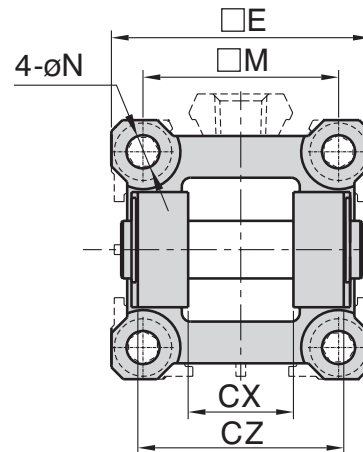

COMPACT CYLINDER MOUNTINGS

Ordering Code

KSS - 50 - LB

Bore size

Style

LB	Foot
FAFB	Front/Rear F lange
CB	Rear Clevis

Item/ Bore	Mounting accessories		
	FAFB	CB	LB
12 -16	Aluminum Alloy	Aluminum Alloy	SPCC
20 - 25	Grey Cast Iron		
32 -100		Cast Steel	

COMPACT CYLINDER MOUNTINGS

CB

ø12 to ø25

ø32 to ø100

Item/ Bore	Without Magnet				With Magnet		E	M	N	CD	CU	CW	CX	CZ
	A	C	A	C										
Stroke	≤50	≥60	≤50	≥60	A	C								
12	20.5	-	17	-	31.5	28	25	15.5	4.5	5	20	14	5.3	9.8
16	22	-	18.5	-	34	30.5	29	20	4.5	5	21	15	6.8	11.8
20	24	34	19.5	29.5	36	31.5	36	25.5	6.5	8	27	18	8.3	15.8
25	27.5	37.5	22.5	32.5	37.5	32.5	40	28	6.5	10	30	20	10.3	19.8
32	30	40	23	33	40	33	45.5	34	6.5	10	30	20	18.3	35.8
40	36.5	46.5	29.5	39.5	46.5	39.5	53.5	40	6.5	10	32	22	18.3	35.8
50	38.5	48.5	30.5	40.5	48.5	40.5	64.5	50	8.5	14	42	28	22.3	43.8
63	44	54	36	46	54	46	77.5	60	10.5	14	44	30	22.3	43.8
80	53.5	63.5	43.5	53.5	63.5	53.5	98.5	77	12.5	18	56	38	28.3	55.8
100	65	75	53	63	75	63	117.5	94	12.5	22	67	45	32.3	63.8