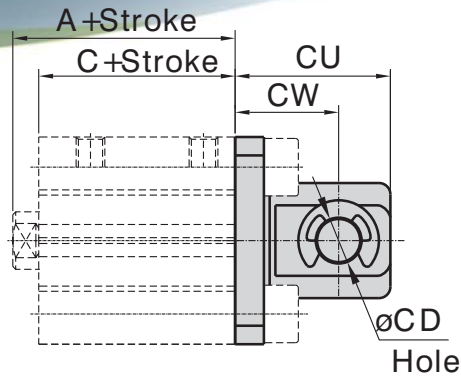

COMPACT CYLINDER MOUNTINGS

Ordering Code

KSS - 50 - LB

Bore size

Style

LB	Foot
FAFB	Front/Rear F lange
CB	Rear Clevis

Item/ Bore	Mounting accessories		
	FAFB	CB	LB
12 -16	Aluminum Alloy	Aluminum Alloy	SPCC
20 - 25	Grey Cast Iron		
32 -100		Cast Steel	

COMPACT CYLINDER MOUNTINGS

CB

ø12 to ø25

ø32 to ø100

Item/ Bore	Without Magnet				With Magnet		E	M	N	CD	CU	CW	CX	CZ
	A	C	A	C										
Stroke	≤50	≥60	≤50	≥60	A	C								
12	20.5	-	17	-	31.5	28	25	15.5	4.5	5	20	14	5.3	9.8
16	22	-	18.5	-	34	30.5	29	20	4.5	5	21	15	6.8	11.8
20	24	34	19.5	29.5	36	31.5	36	25.5	6.5	8	27	18	8.3	15.8
25	27.5	37.5	22.5	32.5	37.5	32.5	40	28	6.5	10	30	20	10.3	19.8
32	30	40	23	33	40	33	45.5	34	6.5	10	30	20	18.3	35.8
40	36.5	46.5	29.5	39.5	46.5	39.5	53.5	40	6.5	10	32	22	18.3	35.8
50	38.5	48.5	30.5	40.5	48.5	40.5	64.5	50	8.5	14	42	28	22.3	43.8
63	44	54	36	46	54	46	77.5	60	10.5	14	44	30	22.3	43.8
80	53.5	63.5	43.5	53.5	63.5	53.5	98.5	77	12.5	18	56	38	28.3	55.8
100	65	75	53	63	75	63	117.5	94	12.5	22	67	45	32.3	63.8