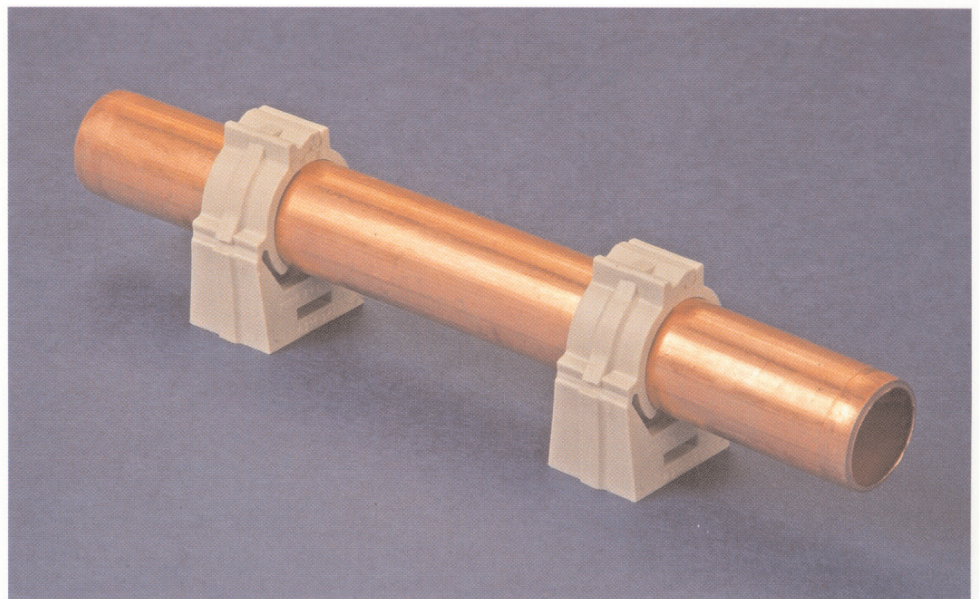

**White RAL 9010**

Nº	Description	Ø mm	Certified	Width mm	Height mm	Hole Ø mm		
389021	CADDY SUPERKLIP 12MM W	11,8 - 14,3	KIWA	14,5	30,0	3,5	185 N	100
389022	CADDY SUPERKLIP 15MM W	14,3 - 16,8	KIWA	14,5	30,0	3,5	200 N	100
389023	CADDY SUPERKLIP 17MM W	16,8 - 19,5	KIWA	16,0	35,4	4,0	220 N	100
389024	CADDY SUPERKLIP 20MM W	19,5 - 21,8	KIWA	16,3	39,4	4,0	235 N	100
389025	CADDY SUPERKLIP 22MM W	21,8 - 24,8	KIWA	16,5	40,9	4,0	250 N	100
389026	CADDY SUPERKLIP 25MM W	24,8 - 27,8	KIWA	17,0	45,1	4,5	285 N	50
389027	CADDY SUPERKLIP 28MM W	27,8 - 31,2	KIWA	17,0	48,9	4,5	300 N	50
389028	CADDY SUPERKLIP 32MM W	31,2 - 35,5	KIWA	17,5	54,4	4,5	340 N	50
389029	CADDY SUPERKLIP 36MM W	35,5 - 39,5		18,0	59,4	4,5	360 N	50
389031	CADDY SUPERKLIP 40MM W	39,5 - 43,5	KIWA	19,5	64,2	4,5	380 N	25
389032	CADDY SUPERKLIP 47MM W	46,5 - 50,5		19,5	72,8	4,5	435 N	25
389033	CADDY SUPERKLIP 51MM W	50,5 - 55,5	KIWA	20,0	78,7	4,5	470 N	25
389034	CADDY SUPERKLIP 59MM W	58,5 - 64,0		21,0	88,2	4,5	530 N	20

**Accessories: Nut**

Nº	Description	
389051	CADDY SUPERKLIP NUT M6	100
389052	CADDY SUPERKLIP NUT M8	100

- Pushing the tube into the clamp closes and locks the pipe clamp
- Fasten with either wood screw, dual threaded screw with or without collar, nail with collar or threaded bolt
- Premium grade Polyamide PA6
- Recyclable
- Colour:
Grey RAL 7035
White RAL 9010
Yellow RAL 1021
- KIWA certified
- Age resistant, UV resistant, suitable for outdoor applications
- Oil and petrol resistant
- Temperature rating
- 40°C to 80°C

The CADDY® SUPERKLIP is a universally applicable pipe clamp with KIWA Certification that is suitable for both indoor as well as outdoor applications. It comes in 3 different colours, grey, white and yellow to match the environment and/or the pipe. These pipe clamps hold pipes from 11,8 mm (1/4") to 64mm (2").