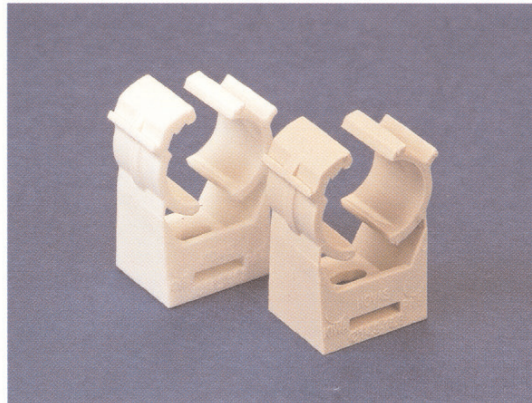

**White RAL 9010**

Nº	Description	Ø mm	Certified	Width mm	Height mm	Hole Ø mm		
389021	CADDY SUPERKLIP 12MM W	11,8 - 14,3	KIWA	14,5	30,0	3,5	185 N	100
389022	CADDY SUPERKLIP 15MM W	14,3 - 16,8	KIWA	14,5	30,0	3,5	200 N	100
389023	CADDY SUPERKLIP 17MM W	16,8 - 19,5	KIWA	16,0	35,4	4,0	220 N	100
389024	CADDY SUPERKLIP 20MM W	19,5 - 21,8	KIWA	16,3	39,4	4,0	235 N	100
389025	CADDY SUPERKLIP 22MM W	21,8 - 24,8	KIWA	16,5	40,9	4,0	250 N	100
389026	CADDY SUPERKLIP 25MM W	24,8 - 27,8	KIWA	17,0	45,1	4,5	285 N	50
389027	CADDY SUPERKLIP 28MM W	27,8 - 31,2	KIWA	17,0	48,9	4,5	300 N	50
389028	CADDY SUPERKLIP 32MM W	31,2 - 35,5	KIWA	17,5	54,4	4,5	340 N	50
389029	CADDY SUPERKLIP 36MM W	35,5 - 39,5		18,0	59,4	4,5	360 N	50
389031	CADDY SUPERKLIP 40MM W	39,5 - 43,5	KIWA	19,5	64,2	4,5	380 N	25
389032	CADDY SUPERKLIP 47MM W	46,5 - 50,5		19,5	72,8	4,5	435 N	25
389033	CADDY SUPERKLIP 51MM W	50,5 - 55,5	KIWA	20,0	78,7	4,5	470 N	25
389034	CADDY SUPERKLIP 59MM W	58,5 - 64,0		21,0	88,2	4,5	530 N	20

**Accessories: Nut**

Nº	Description	
389051	CADDY SUPERKLIP NUT M6	100
389052	CADDY SUPERKLIP NUT M8	100

- Pushing the tube into the clamp closes and locks the pipe clamp
- Fasten with either wood screw, dual threaded screw with or without collar, nail with collar or threaded bolt
- Premium grade Polyamide PA6
- Recyclable
- Colour:
Grey RAL 7035
White RAL 9010
Yellow RAL 1021
- KIWA certified
- Age resistant, UV resistant, suitable for outdoor applications
- Oil and petrol resistant
- Temperature rating
- 40°C to 80°C

The CADDY® SUPERKLIP is a universally applicable pipe clamp with KIWA Certification that is suitable for both indoor as well as outdoor applications. It comes in 3 different colours, grey, white and yellow to match the environment and/or the pipe. These pipe clamps hold pipes from 11,8 mm (1/4") to 64mm (2").