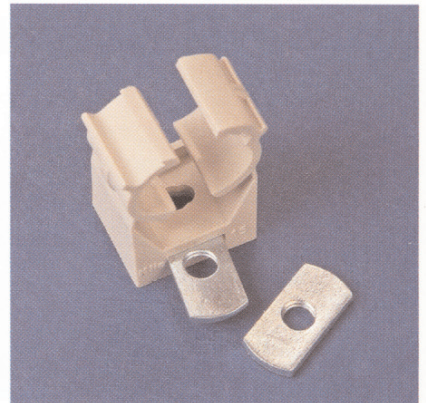

**White RAL 9010**

Nº	Description	Ø mm	Certified	Width mm	Height mm	Hole Ø mm		
389021	CADDY SUPERKLIP 12MM W	11,8 - 14,3	KIWA	14,5	30,0	3,5	185 N	100
389022	CADDY SUPERKLIP 15MM W	14,3 - 16,8	KIWA	14,5	30,0	3,5	200 N	100
389023	CADDY SUPERKLIP 17MM W	16,8 - 19,5	KIWA	16,0	35,4	4,0	220 N	100
389024	CADDY SUPERKLIP 20MM W	19,5 - 21,8	KIWA	16,3	39,4	4,0	235 N	100
389025	CADDY SUPERKLIP 22MM W	21,8 - 24,8	KIWA	16,5	40,9	4,0	250 N	100
389026	CADDY SUPERKLIP 25MM W	24,8 - 27,8	KIWA	17,0	45,1	4,5	285 N	50
389027	CADDY SUPERKLIP 28MM W	27,8 - 31,2	KIWA	17,0	48,9	4,5	300 N	50
389028	CADDY SUPERKLIP 32MM W	31,2 - 35,5	KIWA	17,5	54,4	4,5	340 N	50
389029	CADDY SUPERKLIP 36MM W	35,5 - 39,5		18,0	59,4	4,5	360 N	50
389031	CADDY SUPERKLIP 40MM W	39,5 - 43,5	KIWA	19,5	64,2	4,5	380 N	25
389032	CADDY SUPERKLIP 47MM W	46,5 - 50,5		19,5	72,8	4,5	435 N	25
389033	CADDY SUPERKLIP 51MM W	50,5 - 55,5	KIWA	20,0	78,7	4,5	470 N	25
389034	CADDY SUPERKLIP 59MM W	58,5 - 64,0		21,0	88,2	4,5	530 N	20

**Accessories: Nut**

Nº	Description	
389051	CADDY SUPERKLIP NUT M6	100
389052	CADDY SUPERKLIP NUT M8	100

- Pushing the tube into the clamp closes and locks the pipe clamp
- Fasten with either wood screw, dual threaded screw with or without collar, nail with collar or threaded bolt
- Premium grade Polyamide PA6
- Recyclable
- Colour:
Grey RAL 7035
White RAL 9010
Yellow RAL 1021
- KIWA certified
- Age resistant, UV resistant, suitable for outdoor applications
- Oil and petrol resistant
- Temperature rating
- 40°C to 80°C

The CADDY® SUPERKLIP is a universally applicable pipe clamp with KIWA Certification that is suitable for both indoor as well as outdoor applications. It comes in 3 different colours, grey, white and yellow to match the environment and/or the pipe. These pipe clamps hold pipes from 11,8 mm (1/4") to 64mm (2").