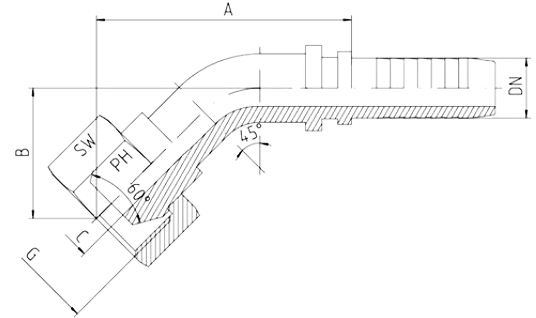

Female Swept 45° Inserts, BSPP

- With BSP union nut
- For connectors with 60° cone
- DKR 45° elbow

Hose	Bore	Thread	Approx. Dimensions				Order Code
DN		G	A	B	C	SW	
05	3/16"	1/8"-28	37.0	16.0	3.0	14	DKR-1/8-45-DN05
06	1/4"	1/8"-28	39.0	16.0	4.0	14	DKR-1/8-45-DN06
05	3/16"	1/4"-19			3.0	17	DKR-1/4-45-DN05
06	1/4"	1/4"-19	36.5	14.5	4.0	17	DKR-1/4-45-DN06
08	5/16"	1/4"-19	47.0	20.0	5.5	19	DKR-1/4-45-DN08
10	3/8"	1/4"-19	44.0	22.5	6.0	19	DKR-1/4-45-DN10
06	1/4"	3/8"-19	34.0	16.0	4.0	19	DKR-3/8-45-DN06
08	5/16"	3/8"-19	40.0	15.0	5.5	19	DKR-3/8-45-DN08
10	3/8"	3/8"-19	40.0	15.0	7.0	19	DKR-3/8-45-DN10
12	1/2"	3/8"-19	58.5	25.5	9.5	22	DKR-3/8-45-DN12
10	3/8"	1/2"-14	54.0	20.5	7.0	27	DKR-1/2-45-DN10
12	1/2"	1/2"-14	54.0	20.5	9.5	27	DKR-1/2-45-DN12
16	5/8"	1/2"-14	64.0	27.0	12.5	27	DKR-1/2-45-DN16
12	1/2"	5/8"-14	64.5	29.0	9.5	27	DKR-5/8-45-DN12
16	5/8"	5/8"-14	68.0	28.0	12.5	27	DKR-5/8-45-DN16
12	1/2"	3/4"-14	60.0	23.0	9.0	32	DKR-3/4-45-DN12
16	5/8"	3/4"-14	62.5	28.0	12.5	32	DKR-3/4-45-DN16
19	3/4"	3/4"-14	70.0	30.0	14.5	32	DKR-3/4-45-DN19
19	3/4"	1"-11	77.0	26.0	14.5	41	DKR-1-45-DN19
25	1"	1"-11	95.0	39.5	20.0	41	DKR-1-45-DN25
25	1"	1.1/4"-11	94.0	40.0	20.0	50	DKR-11/4-45-DN25
31	1.1/4"	1.1/4"-11	100.0	40.0	25.0	50	DKR-11/4-45-DN31
31	1.1/4"	1.1/2"-11	145.0	53.0	25.0	55	DKR-11/2-45-DN31
38	1.1/2"	1.1/2"-11	115.0	55.0	31.0	55	DKR-11/2-45-DN38
38	1.1/2"	2"-11	143.0	60.0	31.0	70	DKR-2-45-DN38
51	2"	2"-11	149.0	57.0	40.0	70	DKR-2-45-DN51