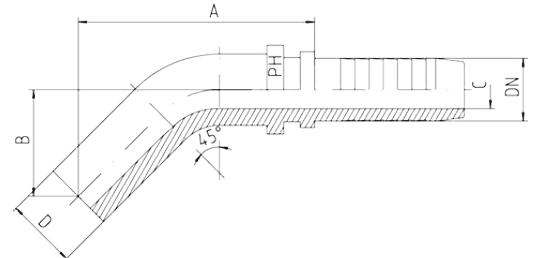

Standpipes, Swept 45°

- Light Series = BEL 45° elbow
- Heavy Series = BES 45° elbow

Light Series

Hose DN	Bore	Tube OD D	Approx. Dimensions			Order Code
			A	B	C	
05	3/16"	6	50.0	22.0	3.0	BEL-06-45-DN05
06	1/4"	6	51.0	21.0	4.0	BEL-06-45-DN06
06	1/4"	8	60.0	22.0	4.0	BEL-08-45-DN06
06	1/4"	10	65.0	22.5	4.0	BEL-10-45-DN06
08	5/16"	10	64.5	25.0	5.5	BEL-10-45-DN08
10	3/8"	10	64.0	24.5	7.0	BEL-10-45-DN10
08	5/16"	12	59.0	24.0	5.5	BEL-12-45-DN08
10	3/8"	12	59.0	24.5	7.0	BEL-12-45-DN10
12	1/2"	15	69.0	27.5	9.5	BEL-15-45-DN12
16	5/8"	18	73.0	34.0	12.5	BEL-18-45-DN16
19	3/4"	22	92.0	41.5	14.5	BEL-22-45-DN19
25	1"	28	108.0	47.0	20.0	BEL-28-45-DN25
31	1.1/4"	35	144.0	68.0	25.5	BEL-35-45-DN31
38	1.1/2"	42			31.5	BEL-42-45-DN38

Heavy Series

Hose DN	Bore	Tube OD D	Approx. Dimensions			Order Code
			A	B	C	
05	3/16"	6	50.0	22.0	3.0	BES-06-45-DN05
06	1/4"	6	51.0	21.0	4.0	BES-06-45-DN06
06	1/4"	8	60.0	22.0	4.0	BES-08-45-DN06
06	1/4"	10	65.0	22.5	4.0	BES-10-45-DN06
08	5/16"	10	64.5	25.0	5.5	BES-10-45-DN08
10	3/8"	10	64.5	25.0	7.0	BES-10-45-DN10
08	5/16"	12	59.0	24.0	5.5	BES-12-45-DN08
10	3/8"	12	48.0	45.0	7.0	BES-12-45-DN10
10	3/8"	14			7.0	BES-14-45-DN10
12	1/2"	16	78.0	32.0	9.5	BES-16-45-DN12
16	5/8"	20	71.5	31.0	12.5	BES-20-45-DN16
19	3/4"	25	96.0	42.0	14.5	BES-25-45-DN19
25	1"	30			20.0	BES-30-45-DN25
31	1.1/4"	38			25.5	BES-38-45-DN31